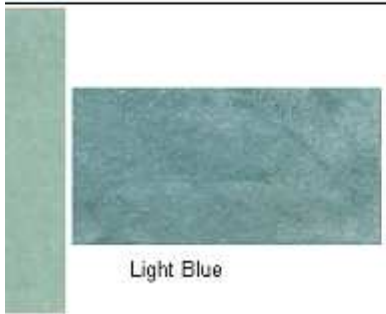

Firestone

Ancient Buff

Coal Black

Weathered Gold

Aztec Bronze

Light Blue

Leaf Green

*MarbleTone Acid stains will have various color differences when applied.*

*This color chart is only an example of what colors may be achieved.*

*Color development depends on application technique, age of the cement, and time of reaction.*